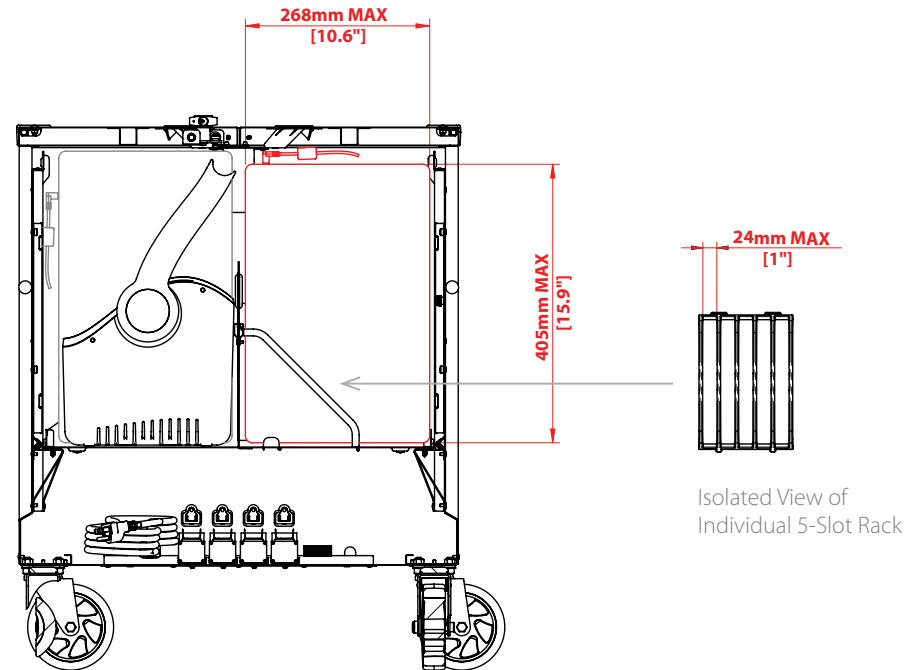

Joey 30 & 40 Cart™ Device Racks Compatibility Guide

How to Check Your Device's Compatibility:

1. 1 The design of the Joey 30 Cart™, Joey 40 Cart™ and their device racks makes them compatible with almost all mobile devices, with or without cases.
2. 2 Refer to the red measurements on the rack drawings to the right. **If your device is smaller than the measurements shown, your device is compatible.**

Cart Compatibility	Description	Total Devices per Cart	Max Dimensions (mm): (length x width x thickness)	Max Dimensions (inches): (length x width x thickness)
Joey 30 (10237) Joey 40 (10238)	5-Slot Device Racks	30 or 40	405mm x 268mm x 24mm	15.9" x 10.6" x 1"

www.lockncharge.com/eu

Phone: +44 (0) 208 441 4107 | europesupport@lockncharge.com